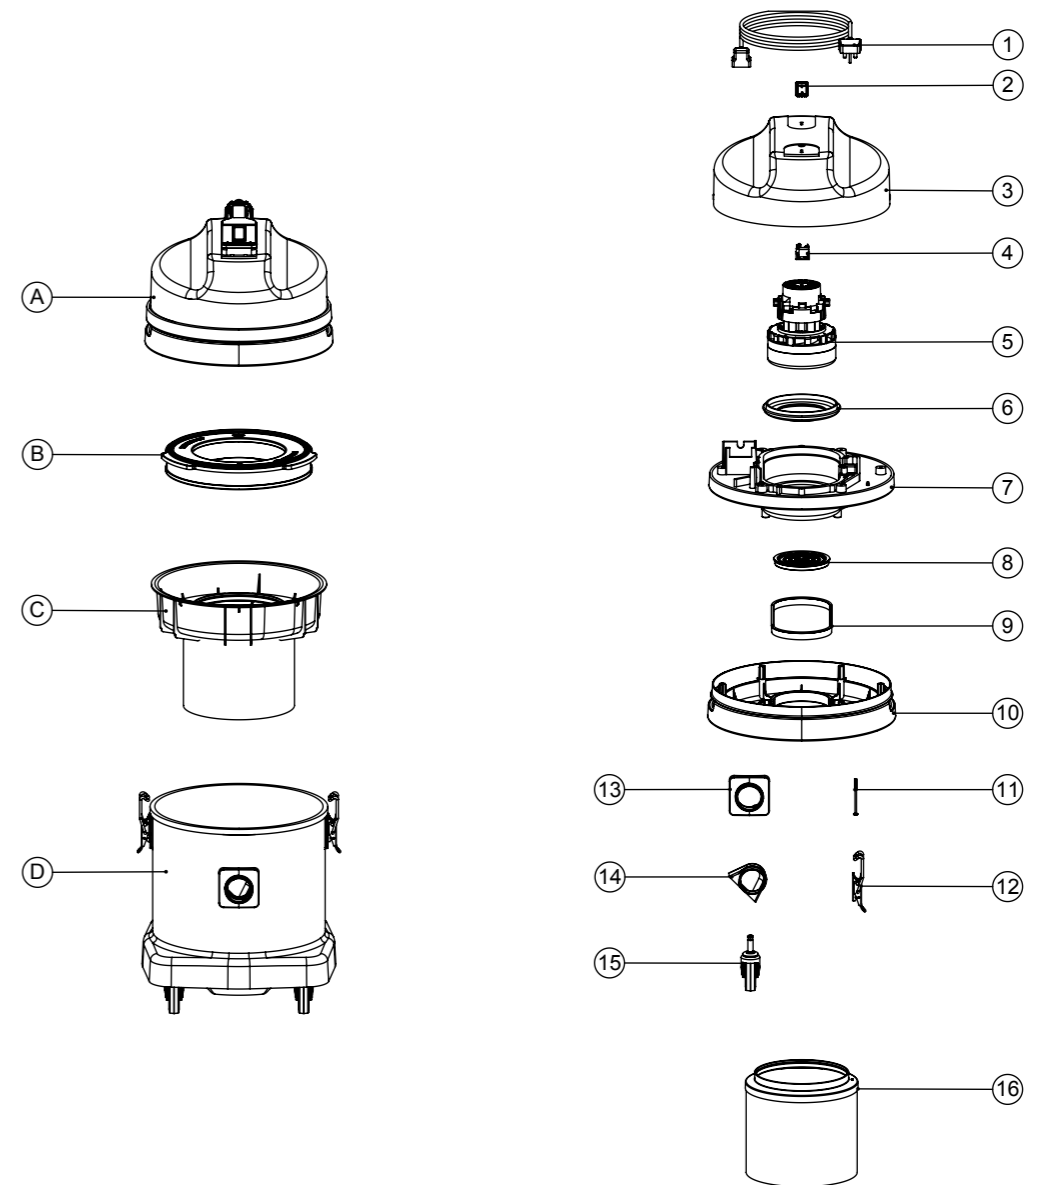

Numatic International Spare Parts

Model No: CVD/CV 570 EXPLODED DRAWING

N/A
DRAWING: DRW-14943 ISS:A04
23/09/2015

NB: FOR WIRING SEE DRAWING: DRW-20655(CVD V30/53/83) - WD-0255(CVD V16/81) - WD-0245(CV V30/53/83) - DRW-20677(V16/81)

MODEL SHOWN: CVD 570 (DUPLEX)

Numatic International Spare Parts

Model No: CVD/CV 570 EXPLODED DRAWING

POS.	ITEM NO.	DESCRIPTION	COMMENTS
A	588886	CVD 14 INCH BLACK PLASTIC LAMB HEAD ASSEMBLY (BP) (V30/53/83) (EURO & SOUTH AFRICA)	DOES NOT CONTAIN POWER CORD (AVAILABLE SEPARATELY)
	588992	CVD 14 INCH BLACK PLASTIC LAMB HEAD ASSEMBLY (BP) (V16/81) (UK)	
	588885	CV 14 INCH BLACK PLASTIC LAMB HEAD ASSEMBLY (BP) (V30/53/83) (EURO & SOUTH AFRICA)	
	588947	CV 14 INCH BLACK PLASTIC LAMB HEAD ASSEMBLY (BP) (V16/81) (UK)	
1	236009	10.0M X 1.00MM X 2 CORE NUCABLE (UK PLUG)	UK
	236013	10.0M X 1.00MM X 2 CORE CABLE (EURO)	EURO
	236149	10.0M X 1.50MM X 2 CORE CABLE (SOUTH AFRICAN PLUG)	SOUTH AFRICAN CVD HEAD ONLY
	236021	10.0M X 1.00MM X 2 CORE NUCABLE (SOUTH AFRICAN PLUG)	SOUTH AFRICAN CV HEAD ONLY
2	220843	BLUE ROCKER SWITC(WHITE PRINT)	
3	227043	COVER	
4	220555	PCB (230V DELAY START MODULE)	CVD HEAD ONLY
5	205411	MOTOR (240V 2 STAGE D.I BYPASS ACUSTEK MOTOR (BL21104)(MARKED 230V)	
6	202005	BOTTOM MOTOR GASKET	
7	301048	BOTTOM MOTOR HOUSING PUNCH WVD 14 INCH 900 SERIES	CVD HEAD ONLY
	301047	BOTTOM MOTOR HOUSING PUNCH NV/WV 14 INCH 900 SERIES	CV HEAD ONLY
8	206010	FAN GUARD	
9	202138	GASKET SEAL	
10	237610	FILTER SPACER (ADAPTOR BOTTOM MOTOR HOUSING 14" WET)	
11	291094	SCREW (NO8 X 2.95 TX-PN-PLAST STAINLESS STEEL)	
B	900391	CARTRIDGE FILTER	
C	502988	FLOAT CAGE ASSEMBLY	
D	525097	570 DRUM ASSEMBLY	
12	206135	TOGGLE FASTENER	
13	206024	FLANGE NECK WITH BAYONET	
14	227811	WATER DEFLECTOR	
15	204060	WHEEL CASTOR (3 INCH CASTOR)	
16	207126	MESH FILTER	