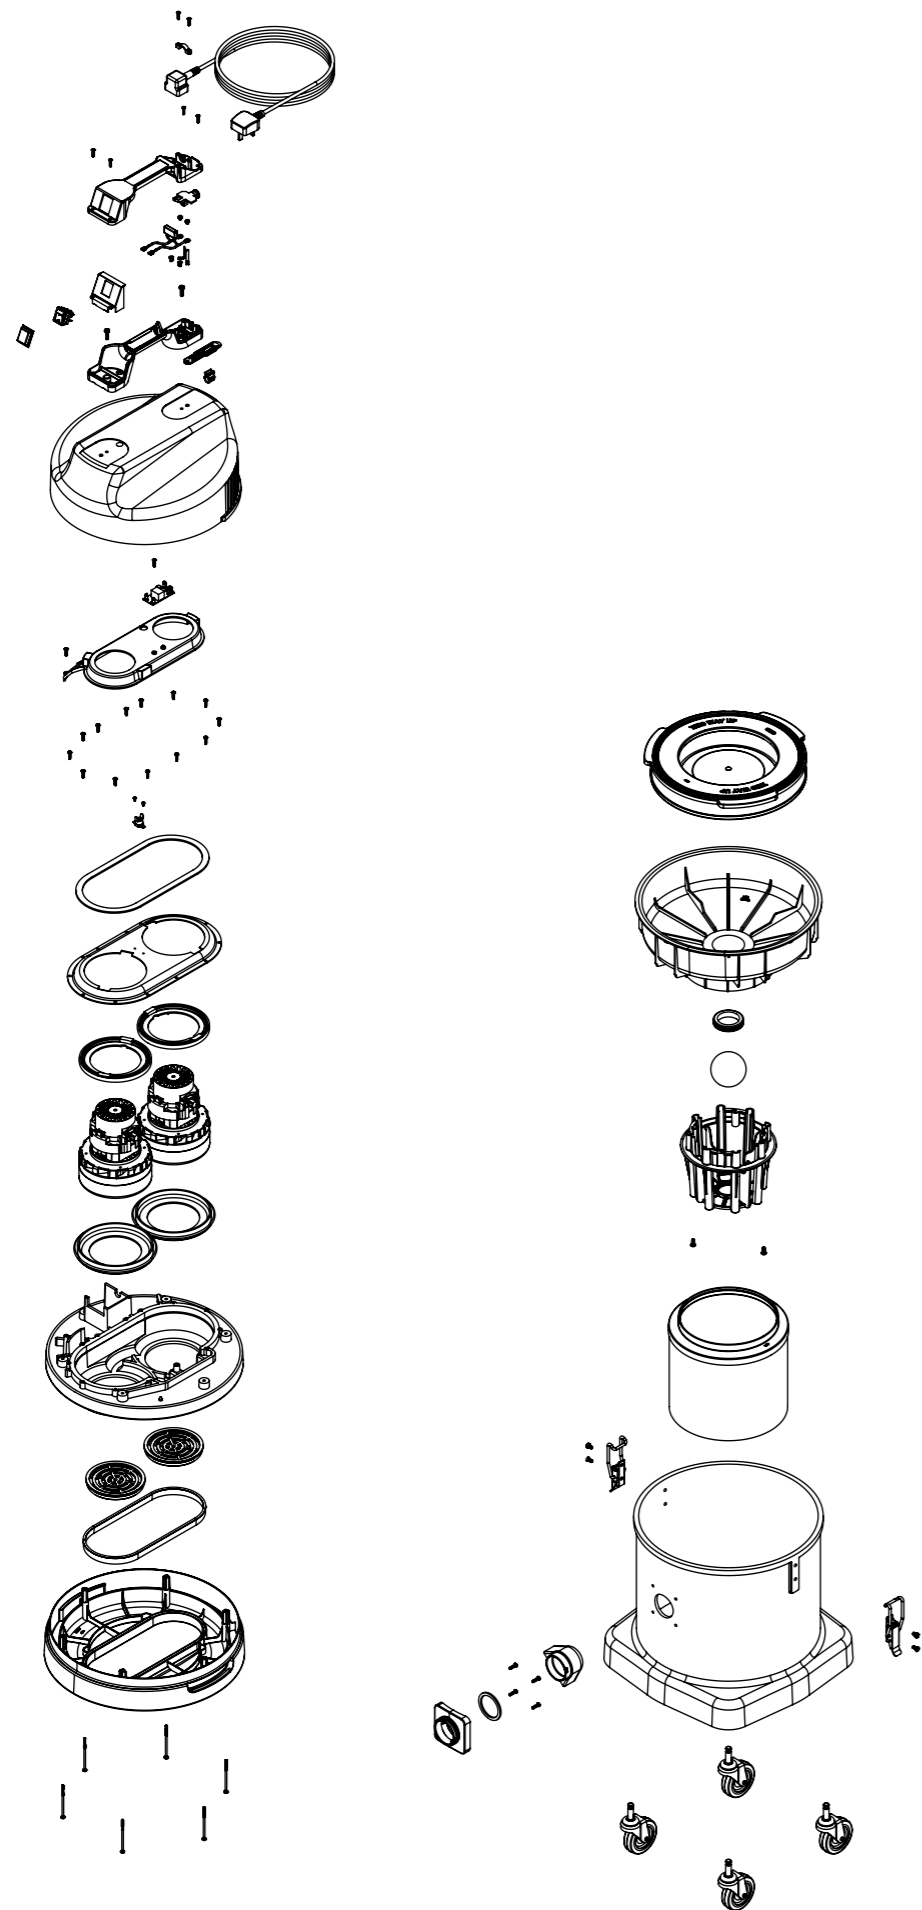

Numatic International Spare Parts

Model No: CVD/CV 570 EXPLODED DRAWING

N/A
DRAWING: DRW-14943 ISS:A04
23/09/2015

NB: FOR WIRING SEE DRAWING: DRW-20655(CVD V30/53/83) - WD-0255(CVD V16/81) - WD-0245(CV V30/53/83) - DRW-20677(V16/81)

MODEL SHOWN: CVD 570 (DUPLEX)

Numatic International Spare Parts

Model No: CVD/CV 570 EXPLODED DRAWING

POS.	ITEM NO.	DESCRIPTION	COMMENTS
A	588886	CVD 14 INCH BLACK PLASTIC LAMB HEAD ASSEMBLY (BP) (V30/53/83) (EURO & SOUTH AFRICA)	DOES NOT CONTAIN POWER CORD (AVAILABLE SEPARATELY)
	588992	CVD 14 INCH BLACK PLASTIC LAMB HEAD ASSEMBLY (BP) (V16/81) (UK)	
	588885	CV 14 INCH BLACK PLASTIC LAMB HEAD ASSEMBLY (BP) (V30/53/83) (EURO & SOUTH AFRICA)	
	588947	CV 14 INCH BLACK PLASTIC LAMB HEAD ASSEMBLY (BP) (V16/81) (UK)	
1	236009	10.0M X 1.00MM X 2 CORE NUCABLE (UK PLUG)	UK
	236013	10.0M X 1.00MM X 2 CORE CABLE (EURO)	EURO
	236149	10.0M X 1.50MM X 2 CORE CABLE (SOUTH AFRICAN PLUG)	SOUTH AFRICAN CVD HEAD ONLY
	236021	10.0M X 1.00MM X 2 CORE NUCABLE (SOUTH AFRICAN PLUG)	SOUTH AFRICAN CV HEAD ONLY
2	220843	BLUE ROCKER SWITC(WHITE PRINT)	
3	227043	COVER	
4	220555	PCB (230V DELAY START MODULE)	CVD HEAD ONLY
5	205411	MOTOR (240V 2 STAGE D.I BYPASS ACUSTEK MOTOR (BL21104)(MARKED 230V)	
6	202005	BOTTOM MOTOR GASKET	
7	301048	BOTTOM MOTOR HOUSING PUNCH WVD 14 INCH 900 SERIES	CVD HEAD ONLY
	301047	BOTTOM MOTOR HOUSING PUNCH NV/WV 14 INCH 900 SERIES	CV HEAD ONLY
8	206010	FAN GUARD	
9	202138	GASKET SEAL	
10	237610	FILTER SPACER (ADAPTOR BOTTOM MOTOR HOUSING 14" WET)	
11	291094	SCREW (NO8 X 2.95 TX-PN-PLAST STAINLESS STEEL)	
B	900391	CARTRIDGE FILTER	
C	502988	FLOAT CAGE ASSEMBLY	
D	525097	570 DRUM ASSEMBLY	
12	206135	TOGGLE FASTENER	
13	206024	FLANGE NECK WITH BAYONET	
14	227811	WATER DEFLECTOR	
15	204060	WHEEL CASTOR (3 INCH CASTOR)	
16	207126	MESH FILTER	